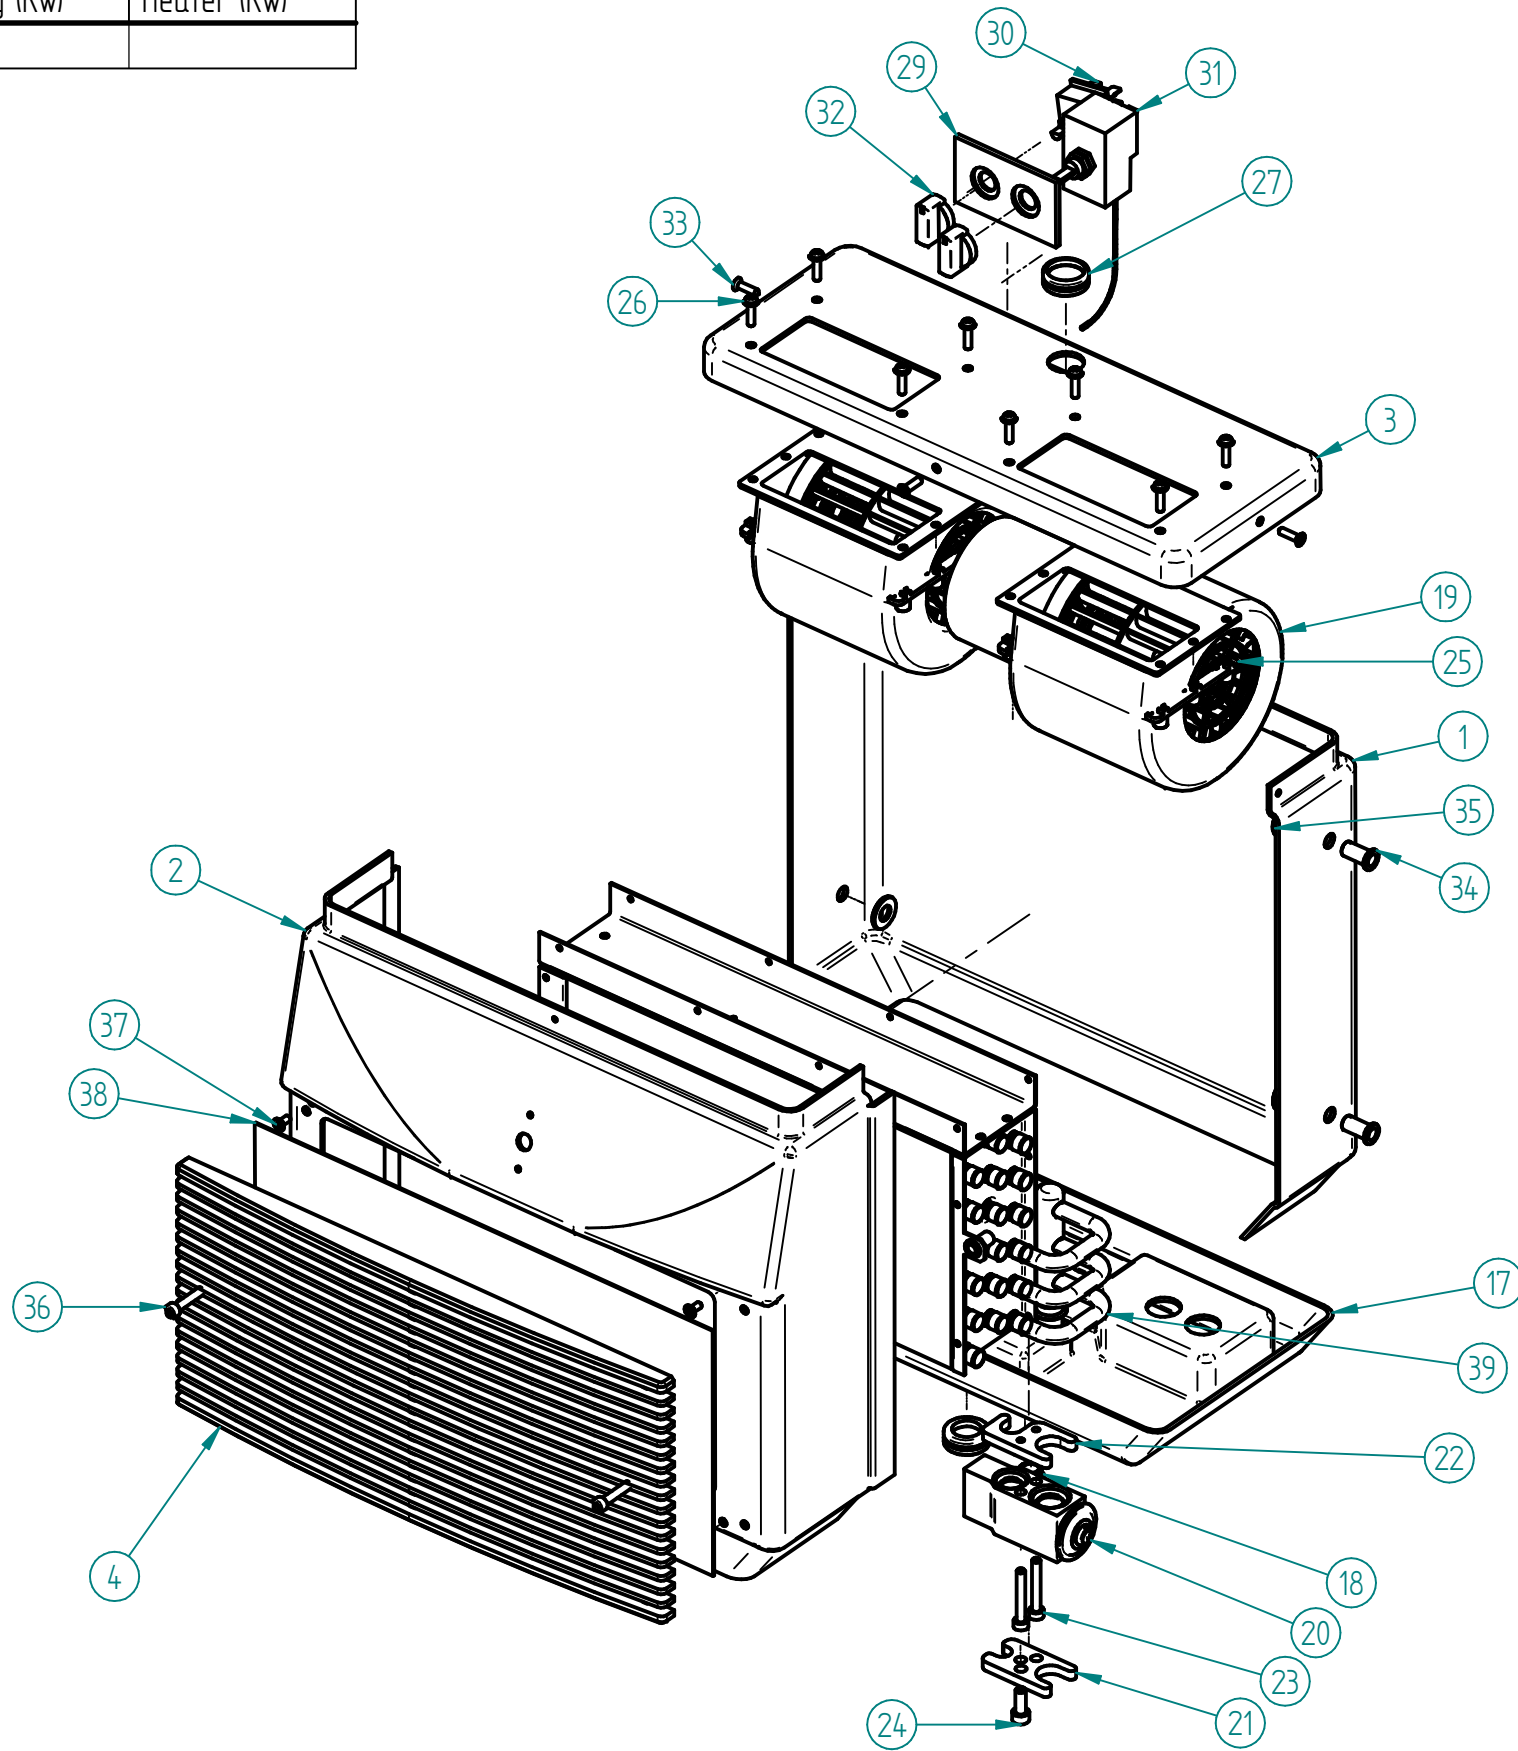

Cooling (Kw)	Heater (Kw)

Item	Titolo	Numero	Q.
1	ABS Plastic	N04400164	1
2	ABS Plastic	N04400164	1
3	ABS Plastic	N04400164	1
4	Grid Filter	N04410065	1
17	ABS Plastic	N04400164	1
18	plastic connection	U04120005	1
19	Centrifugal Blowers - 12 V	V02240009	1
20	Expansion Valve 2 TON	F02060001	1
21	Bracket / Flangia TVX - Hose	F02060003	1
22	Bracket / Flangia TVX - Evaporator	F02060002	1
23	Screw M5x35mm for Expansion Valve	-	2
24	Screw TCEI M6x16mm	S04800045	1
25	plastic bracket for fan motor	U04120059	4
26	Screw for Plastic Fx Type	S04800044	8
27	Cable Rubber Ring d.21mm	U04120003	2
28	Wiring	X04510108	1
29	Decal - Air speed and temperature	P02140060	1
30	Rotary Switch 3 speed	P02140001	1
31	Thermostat L.620mm	P02140003-2	1
32	Knob	P02140035	2
33	Screw 3,9x16	S04800157	3
34	inserto M6	S04800019/1	4
35	Flat Washer	S04800158	4
36	Screw M5x35mm for Expansion Valve	-	2
37	Screw	S04800009	4
38	Air filter	G02070071	1
39	Evaporator	B02180078	1

REVISION HISTORY

REV	DESCRIPTION	DATE	APPROVED

S.E.A.srl via.L.Lama n°.8 Russi (RA)
48026 ITALIA

DESCRIZIONE / DESCRIPTION				TYPE
Vertical ABS - 12v				
DISEGNATORE / DESIGNER	N° DISEGNO / DRAWING N°	DATA / DATE	FOGLIO / SHEET	REV.
F.Scarabelli	A0FF007ES	07/04/2014	1 OF 2	0
<small>Il presente disegno è di nostra proprietà. Si fa divieto a chiunque di riprodurlo, utilizzarlo o renderlo noto a terzi senza la nostra autorizzazione. The drawing remains property of S.E.A.srl Without our explicit authorization it is strictly forbidden to copy it, to use it or make its contents known to others.</small>				