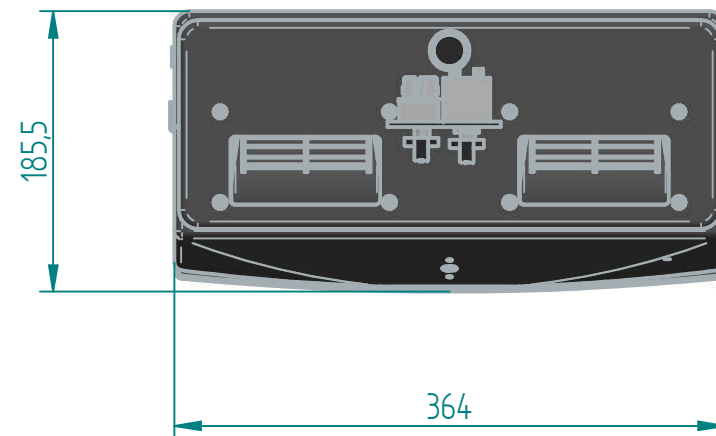

Cooling (Kw)	Heater (Kw)

Item	Titolo	Numero	Q.
1	ABS Plastic	N04400164	1
2	ABS Plastic	N04400164	1
3	ABS Plastic	N04400164	1
4	Grid Filter	N04410065	1
17	ABS Plastic	N04400164	1
18	plastic connection	U04120005	1
19	Centrifugal Blowers - 12 V	V02240009	1
20	Expansion Valve 2 TON	F02060001	1
21	Bracket / Flangia TVX - Hose	F02060003	1
22	Bracket / Flangia TVX - Evaporator	F02060002	1
23	Screw M5x35mm for Expansion Valve	-	2
24	Screw TCEI M6x16mm	S04800045	1
25	plastic bracket for fan motor	U04120059	4
26	Screw for Plastic Fx Type	S04800044	8
27	Cable Rubber Ring d.21mm	U04120003	2
28	Wiring	X04510108	1
29	Decal - Air speed and temperature	P02140060	1
30	Rotary Switch 3 speed	P02140001	1
31	Thermostat L.620mm	P02140003-2	1
32	Knob	P02140035	2
33	Screw 3,9x16	S04800157	3
34	inserto M6	S04800019/1	4
35	Flat Washer	S04800158	4
36	Screw M5x35mm for Expansion Valve	-	2
37	Screw	S04800009	4
38	Air filter	G02070071	1
39	Evaporator	B02180078	1

REVISION HISTORY

REV	DESCRIPTION	DATE	APPROVED

S.E.A.srl via.L.Lama n°.8 Russi (RA)
48026 ITALIA

DESCRIZIONE / DESCRIPTION				TYPE
Vertical ABS - 12v				
DISEGNATORE / DESIGNER	N° DISEGNO / DRAWING N°	DATA / DATE	FOGLIO / SHEET	REV.
F.Scarabelli	A0FF007ES	07/04/2014	1 OF 2	0
<small>Il presente disegno è di nostra proprietà. Si fa divieto a chiunque di riprodurlo, utilizzarlo o renderlo noto a terzi senza la nostra autorizzazione. The drawing remains property of S.E.A.srl Without our explicit authorization it is strictly forbidden to copy it, to use it or make its contents known to others.</small>				