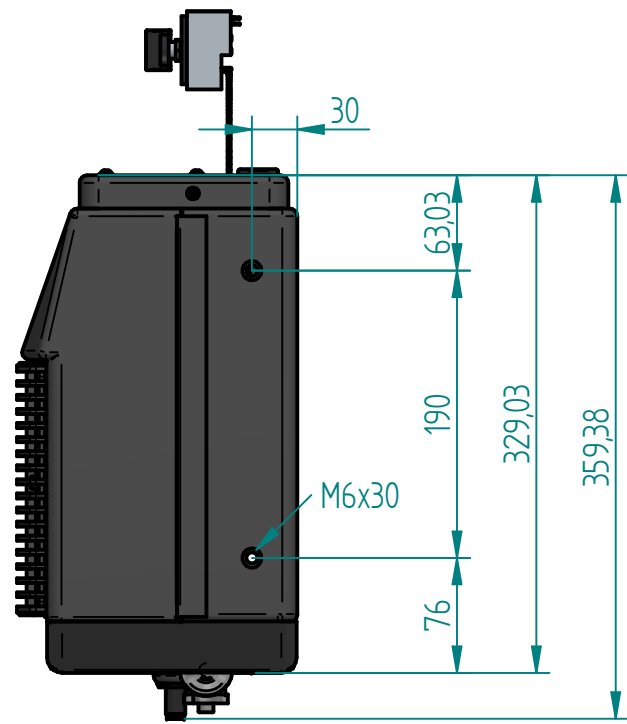

Cooling (Kw)	Heater (Kw)

Item	Titolo	Numero	Q.
1	ABS Plastic	N04400164	1
2	ABS Plastic	N04400164	1
3	ABS Plastic	N04400164	1
4	Grid Filter	N04410065	1
17	ABS Plastic	N04400164	1
18	plastic connection	U04120005	1
19	Centrifugal Blowers - 12 V	V02240009	1
20	Expansion Valve 2 TON	F02060001	1
21	Bracket / Flangia TVX - Hose	F02060003	1
22	Bracket / Flangia TVX - Evaporator	F02060002	1
23	Screw M5x35mm for Expansion Valve	-	2
24	Screw TCEI M6x16mm	S04800045	1
25	plastic bracket for fan motor	U04120059	4
26	Screw for Plastic Fx Type	S04800044	8
27	Cable Rubber Ring d.21mm	U04120003	2
28	Wiring	X04510108	1
29	Decal - Air speed and temperature	P02140060	1
30	Rotary Switch 3 speed	P02140001	1
31	Thermostat L.620mm	P02140003-2	1
32	Knob	P02140035	2
33	Screw 3,9x16	S04800157	3
34	inserto M6	S04800019/1	4
35	Flat Washer	S04800158	4
36	Screw M5x35mm for Expansion Valve	-	2
37	Screw	S04800009	4
38	Air filter	G02070071	1
39	Evaporator	B02180078	1

REVISION HISTORY

REV	DESCRIPTION	DATE	APPROVED

S.E.A.srl via.L.Lama n°.8 Russi (RA)
48026 ITALIA

DESCRIZIONE / DESCRIPTION				TYPE
Vertical ABS - 12v				
DISEGNATORE / DESIGNER	N° DISEGNO / DRAWING N°	DATA / DATE	FOGLIO / SHEET	REV.
F.Scarabelli	A0FF007ES	07/04/2014	1 OF 2	0
<small>Il presente disegno è di nostra proprietà. Si fa divieto a chiunque di riprodurlo, utilizzarlo o renderlo noto a terzi senza la nostra autorizzazione. The drawing remains property of S.E.A.srl Without our explicit authorization it is strictly forbidden to copy it, to use it or make its contents known to others.</small>				