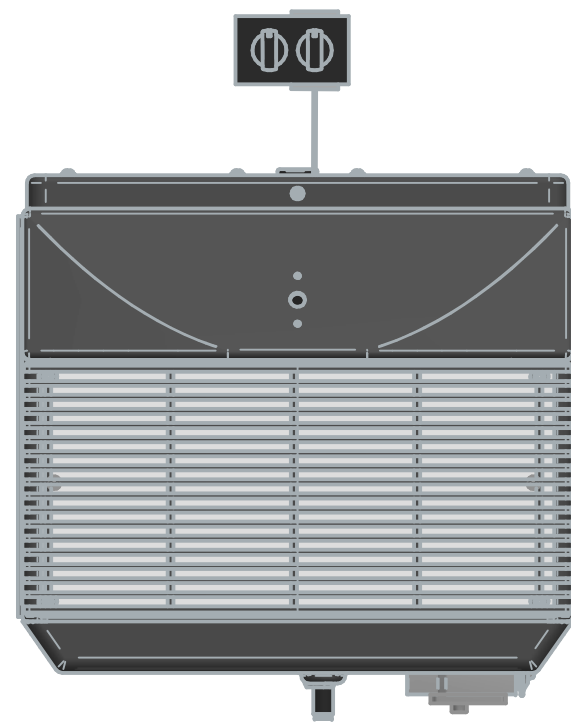

Cooling (Kw)	Heater (Kw)

Item	Titolo	Numero	Q.
1	ABS Plastic	N04400164	1
2	ABS Plastic	N04400164	1
3	ABS Plastic	N04400164	1
4	Grid Filter	N04410065	1
17	ABS Plastic	N04400164	1
18	plastic connection	U04120005	1
19	Centrifugal Blowers - 12 V	V02240009	1
20	Expansion Valve 2 TON	F02060001	1
21	Bracket / Flangia TVX - Hose	F02060003	1
22	Bracket / Flangia TVX - Evaporator	F02060002	1
23	Screw M5x35mm for Expansion Valve	-	2
24	Screw TCEI M6x16mm	S04800045	1
25	plastic bracket for fan motor	U04120059	4
26	Screw for Plastic Fx Type	S04800044	8
27	Cable Rubber Ring d.21mm	U04120003	2
28	Wiring	X04510108	1
29	Decal - Air speed and temperature	P02140060	1
30	Rotary Switch 3 speed	P02140001	1
31	Thermostat L.620mm	P02140003-2	1
32	Knob	P02140035	2
33	Screw 3,9x16	S04800157	3
34	inserto M6	S04800019/1	4
35	Flat Washer	S04800158	4
36	Screw M5x35mm for Expansion Valve	-	2
37	Screw	S04800009	4
38	Air filter	G02070071	1
39	Evaporator	B02180078	1

REVISION HISTORY

REV	DESCRIPTION	DATE	APPROVED

S.E.A.srl via.L.Lama n°.8 Russi (RA)
48026 ITALIA

DESCRIZIONE / DESCRIPTION				TYPE
Vertical ABS - 12v				
DISEGNATORE / DESIGNER	N° DISEGNO / DRAWING N°	DATA / DATE	FOGLIO / SHEET	REV.
F.Scarabelli	A0FF007ES	07/04/2014	1 OF 2	0
<small>Il presente disegno è di nostra proprietà. Si fa divieto a chiunque di riprodurlo, utilizzarlo o renderlo noto a terzi senza la nostra autorizzazione. The drawing remains property of S.E.A.srl Without our explicit authorization it is strictly forbidden to copy it, to use it or make its contents known to others.</small>				