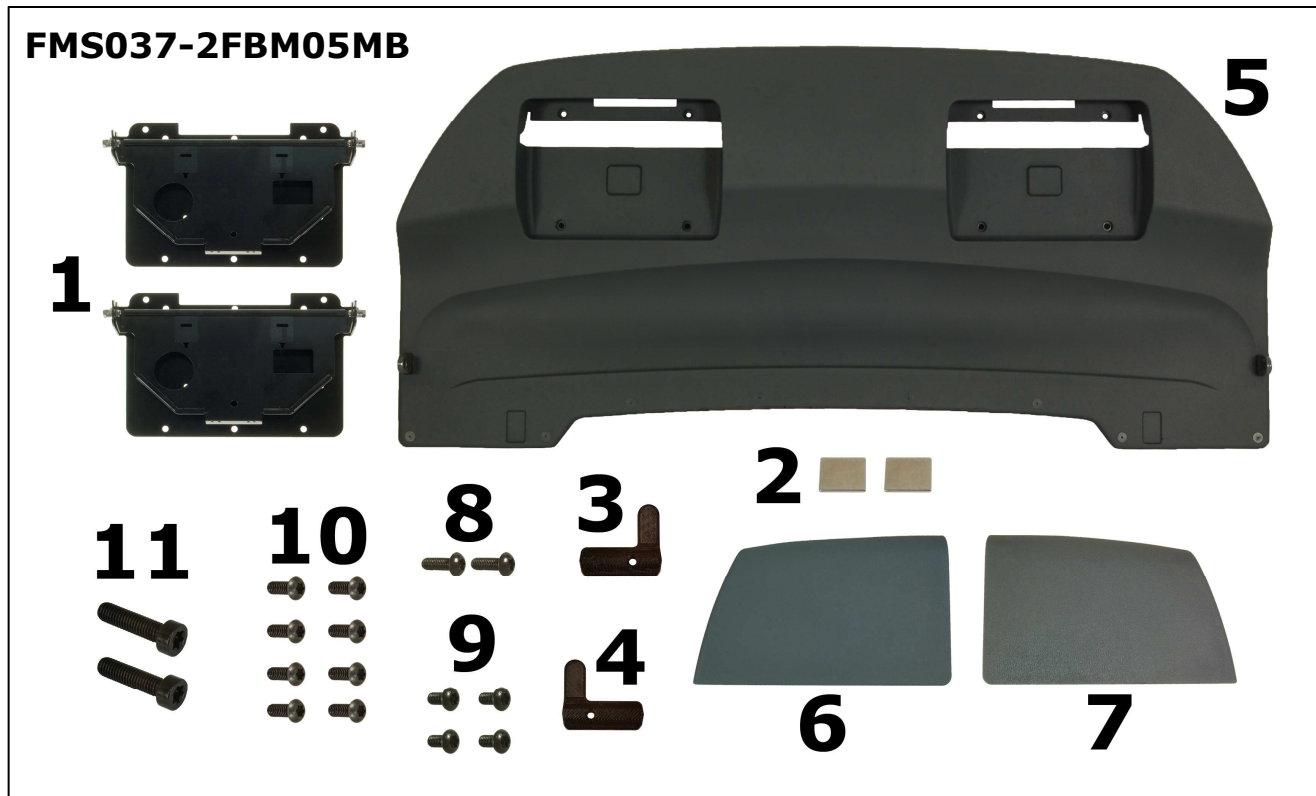

## FMS037-2FBM05MB

Holder of Front boxes for MB Setra, on wall

Poz.1	Názov	Kód	ks
1	Monitor holder FMS5723 + hinge - tipping 60°	FMS5723040-60	2
2	Magnet NH138 - 28mmx23mmx8,0mm N38 for the monitor Funtoro	NH138	2
3	Side cover left for 068952-M	068950-M	1
4	Side cover right for 068952-M	068951-M	1
5	Front box panel Mercedes Benz Setra - on wall	068952-M	1
6	Monitor cover - right for 068952/6-M	068953-M	1
7	Monitor cover - left for 068952/6-M	068954-M	1
8	Screw M4x12mm Torx with half-rounded head - black	104BN6404M4x12C	2
9	Screw M4x6mm Torx with half-rounded head - black	104BN6404M4x6C	4
10	Screw M4x8mm Torx with half-rounded head - black	104BN6404M4x8C	8
11	Screw M8x20mm Torx with cylinder head - black	108BN4850M8x20C	2