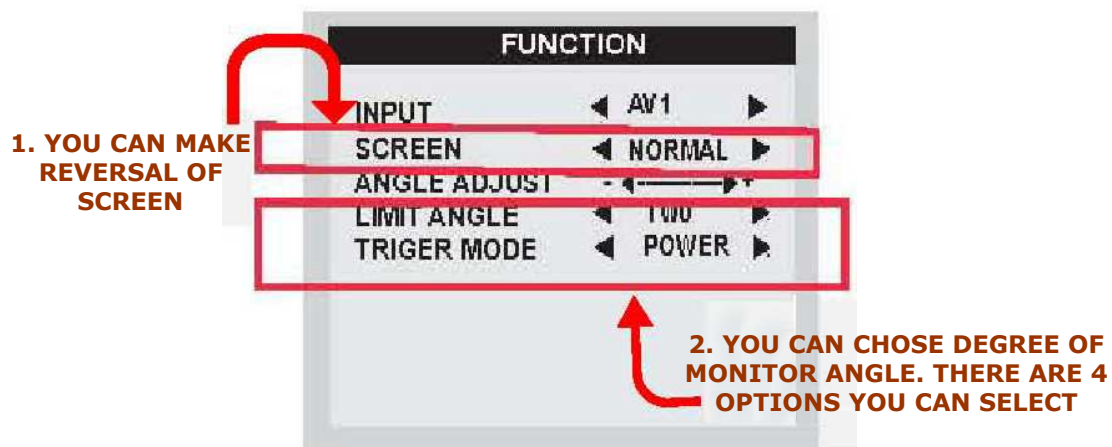

## 3) LIMIT ANGLE / TRIGGER MODE SELECTION

\*SCREEN: Use to select FLIP MODE  
(NORMAL: non flip screen V-FLIP: vertical flip screen)

\*LIMIT ANGLE: Use to select (ONE/TWO/THREE/FOUR) Monitor angle.  
(ONE: 120° / TWO: 100° / THREE: 90° / FOUR: 80°)